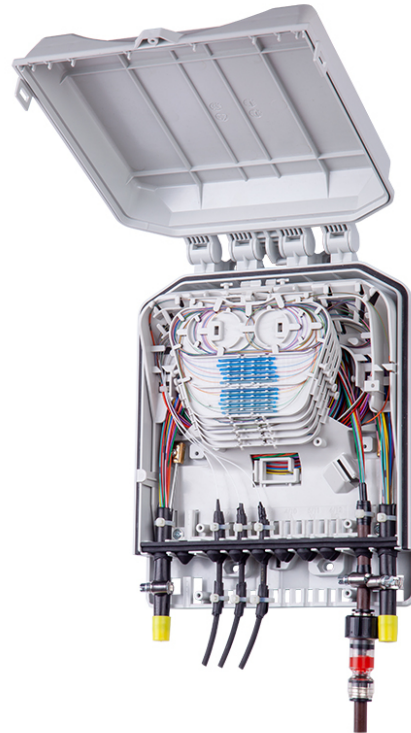

NEW

GPON READY

5G READY

The Fiber Optic Box MAB is used to store up to 60 splices or to terminate up to 12 fibers with SC/LC connectors in a flip tray splice system. It provides the ability to connect customers in three ways (pre-connectorized drop cables, splicing or splicing in a subscriber tray with six separate sections). The box can be equipped with an internal cover to protect the splicing section. An integrated pole mount is included, making it suitable as an access point for overhead GPON or 5G networks.

- ▶ Capacity of up to 60 splices
- ▶ Capacity of up to 12x SC connector (24 splices only)
- ▶ Capacity of up to 12x LC connector (only 48 splices without internal cover)
- ▶ Fiber management with flip tray splice system
- ▶ Optional placing of PLC Splitters outside a tray (2x small format of 4 x 4 x 40 mm)
- ▶ One optional subscriber tray with six separate sections
- ▶ Optional internal cover to protect the main network fibers
- ▶ 4x 1.6–14 mm input
- ▶ 12x 1.6–10 mm input
- ▶ Support for midspan (loop-through) cable
- ▶ Integrated pole bracket
- ▶ Optional Cable Reserve Holder
- ▶ Ability to secure the lid with a screw
- ▶ Suitable for overhead networks
- ▶ Suitable for GPON and 5G networks
- ▶ For G.657A fibers

MAB 60S (60 splices)

TECHNICAL SPECIFICATIONS

Inputs / Outputs (quantity x range)	4x 1.6–14 mm, 12x 1.6–10 mm
Grommets (type and number of used grommets)	Multi-Hole Grommet
Ingress Protection	IP54
Impact Protection	IK08
Material	PC / ASA
Color	light gray RAL 7035
Dimensions (H x W x D)	297.5 x 239 x 73 mm
Weight	1 kg