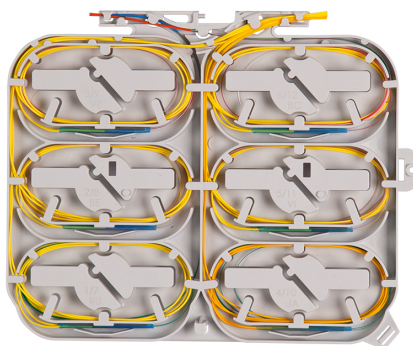

NEW

GPON READY

5G READY

The Fiber Optic Box MAB is used to store up to 60 splices or to terminate up to 12 fibers with SC/LC connectors in a flip tray splice system. It provides the ability to connect customers in three ways (pre-connectorized drop cables, splicing or splicing in a subscriber tray with six separate sections). The box can be equipped with an internal cover to protect the splicing section. An integrated pole mount is included, making it suitable as an access point for overhead GPON or 5G networks.

ORDERING CODES

85TZ.30/000XF	MAB 60S
85TZ.31/000XF	MAB 12/12 Trays Cover
85TZ.29/000XF	Slack Cable Storage for MAB
85TZ.09/000X	Subscriber Tray with Six Separate Sections
85TZ.18/000X	Fiber Optic Tray MAB

MAB (closed)

MAB 60S (60 splices)

MAB 12/12 Trays Cover (6x LC duplex and an internal cover)

MAB without Trays

MAB 12/12 Trays Cover (6x SC duplex and an internal cover)

MAB 12/12 Trays Cover (6x SC duplex and a hinged internal cover)

MAB with a Subscriber Tray

Subscriber Tray with Six Separate Sections

Fiber Optic Tray MAB

More information: <https://www.micostelcom.com/en/fiber-optic-boxes/fiber-optic-box-mab>