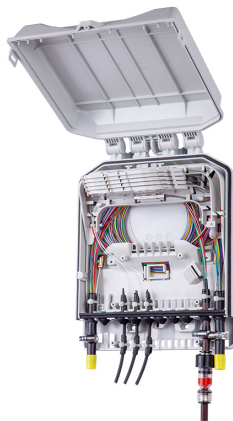

MAB 60S (60 splices)