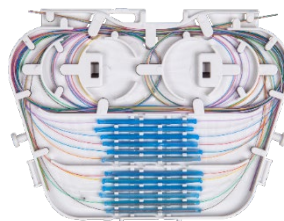

NEW

GPON READY

5G READY

The Fiber Optic Box MAB is used to store up to 60 splices or to terminate up to 12 fibers with SC/LC connectors in a flip tray splice system. It provides the ability to connect customers in three ways (pre-connectorized drop cables, splicing or splicing in a subscriber tray with six separate sections). The box can be equipped with an internal cover to protect the splicing section. An integrated pole mount is included, making it suitable as an access point for overhead GPON or 5G networks.

NEW

GPON READY

5G READY

MAB 12/12 Trays Cover
(6x SC duplex and internal cover)

MAB 12/12 Trays Cover (6x SC duplex
and hinged internal cover)

MAB with a Subscriber Tray

Subscriber Tray with Six Separate Sections

Fiber Optic Tray MAB

Cable Reserve Holder for MAB

TECHNICAL SPECIFICATIONS

Inputs / Outputs (quantity x range)	4x 1.6-14 mm, 12x 1.6-10 mm
Grommets (type and number of used grommets)	Multi-Hole Grommet
Ingress Protection	IP54
Impact Protection	IK08
Material	PC / ABS
Color	light gray RAL 7035
Dimensions (H x W x D)	297.5 x 239 x 73 mm
Weight	1 kg