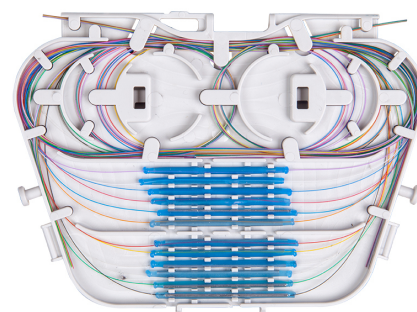

NEW

GPON READY

5G READY

The Fiber Optic Box MAB is used to store up to 60 splices or to terminate up to 12 fibers with SC/LC connectors in a flip tray splice system. It provides the ability to connect customers in three ways (pre-connectorized drop cables, splicing or splicing in a subscriber tray with six separate sections). The box can be equipped with an internal cover to protect the splicing section. An integrated pole mount is included, making it suitable as an access point for overhead GPON or 5G networks.

ORDERING CODES

85TZ.30/000XF	MAB 60S
85TZ.31/000XF	MAB 12/12 Trays Cover
85TZ.29/000XF	Slack Cable Storage for MAB
85TZ.09/000X	Subscriber Tray with Six Separate Sections
85TZ.18/000X	Fiber Optic Tray MAB

MAB (closed)

MAB 60S (60 splices)

MAB 12/12 Trays Cover (6x LC duplex and an internal cover)

MAB without Trays

MAB 12/12 Trays Cover (6x SC duplex and an internal cover)

MAB 12/12 Trays Cover (6x SC duplex and a hinged internal cover)

MAB with a Subscriber Tray

Subscriber Tray with Six Separate Sections

Fiber Optic Tray MAB

More information: <https://www.micostelcom.com/en/fiber-optic-boxes/fiber-optic-box-mab>