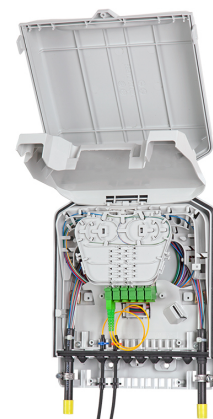

NEW

GPON READY

5G READY

The Fiber Optic Box MAB is used to store up to 60 splices or to terminate up to 12 fibers with SC/LC connectors in a flip tray splice system. It provides the ability to connect customers in three ways (pre-connectorized drop cables, splicing or splicing in a subscriber tray with six separate sections). The box can be equipped with an internal cover to protect the splicing section. An integrated pole mount is included, making it suitable as an access point for overhead GPON or 5G networks.

MAB (closed)

MAB 60S (60 splices)

MAB 12/12 Trays Cover (6x LC duplex and an internal cover)

MAB without Trays

MAB 12/12 Trays Cover (6x SC duplex and an internal cover)

MAB 12/12 Trays Cover (6x SC duplex and a hinged internal cover)

MAB with a Subscriber Tray

Subscriber Tray with Six Separate Sections

Fiber Optic Tray MAB

More information: <https://www.micostelcom.com/en/fiber-optic-boxes/fiber-optic-box-mab>