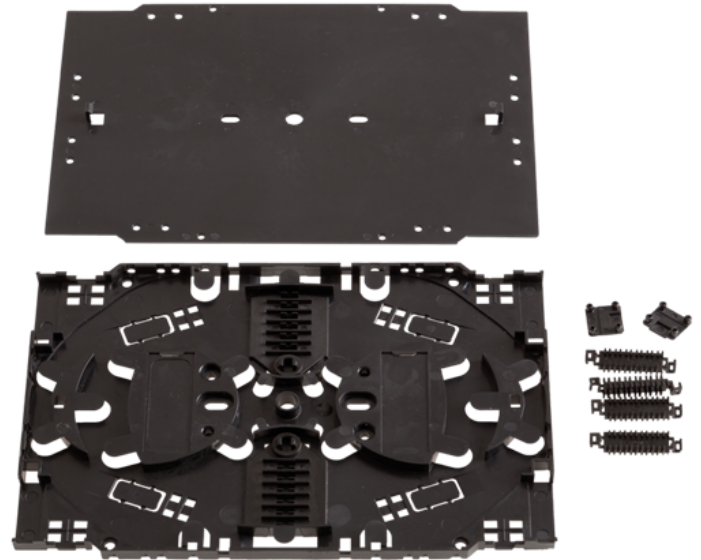

- ▶ Placement of 24 splices
- ▶ Material – plastic
- ▶ The possibility of a packet assembly
- ▶ Recommended for distributor range ORM 48

### TECHNICAL SPECIFICATIONS

Color	black RAL 9005
Dimensions (H × W × D)	8 × 172 × 110 mm
Weight	0.1 kg

### ORDERING CODES

491711	Fiber Optic Tray EC2
491712	Lid for EC2
492001	Splice comb for pigtails for EC2
491713	Hinge for EC2

More information: <https://www.micostelcom.com/en/fiber-optic-trays/splice-tray-ec2>